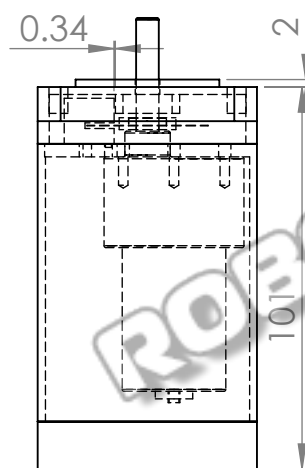

TOP  
58

Ø38

Ø6

Ø66.66

47.14

FRONT

SIDE

ISOMETRIC

BOTTOM

Ø5

Ø58

RHINO MOTION CONTROLS

DC SERVO MOTOR - RMCS-22xx

SCALE 1:2

ALL DIMENSIONS ARE IN MM