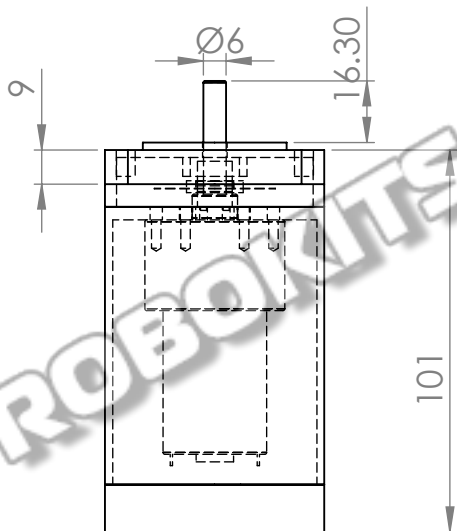

TOP  
58

Ø38

Ø6

Ø66.66

47.14

FRONT

SIDE

ISOMETRIC

BOTTOM

Ø5

Ø58

RHINO MOTION CONTROLS

DC SERVO MOTOR - RMCS-22xx

SCALE 1:2

ALL DIMENSIONS ARE IN MM